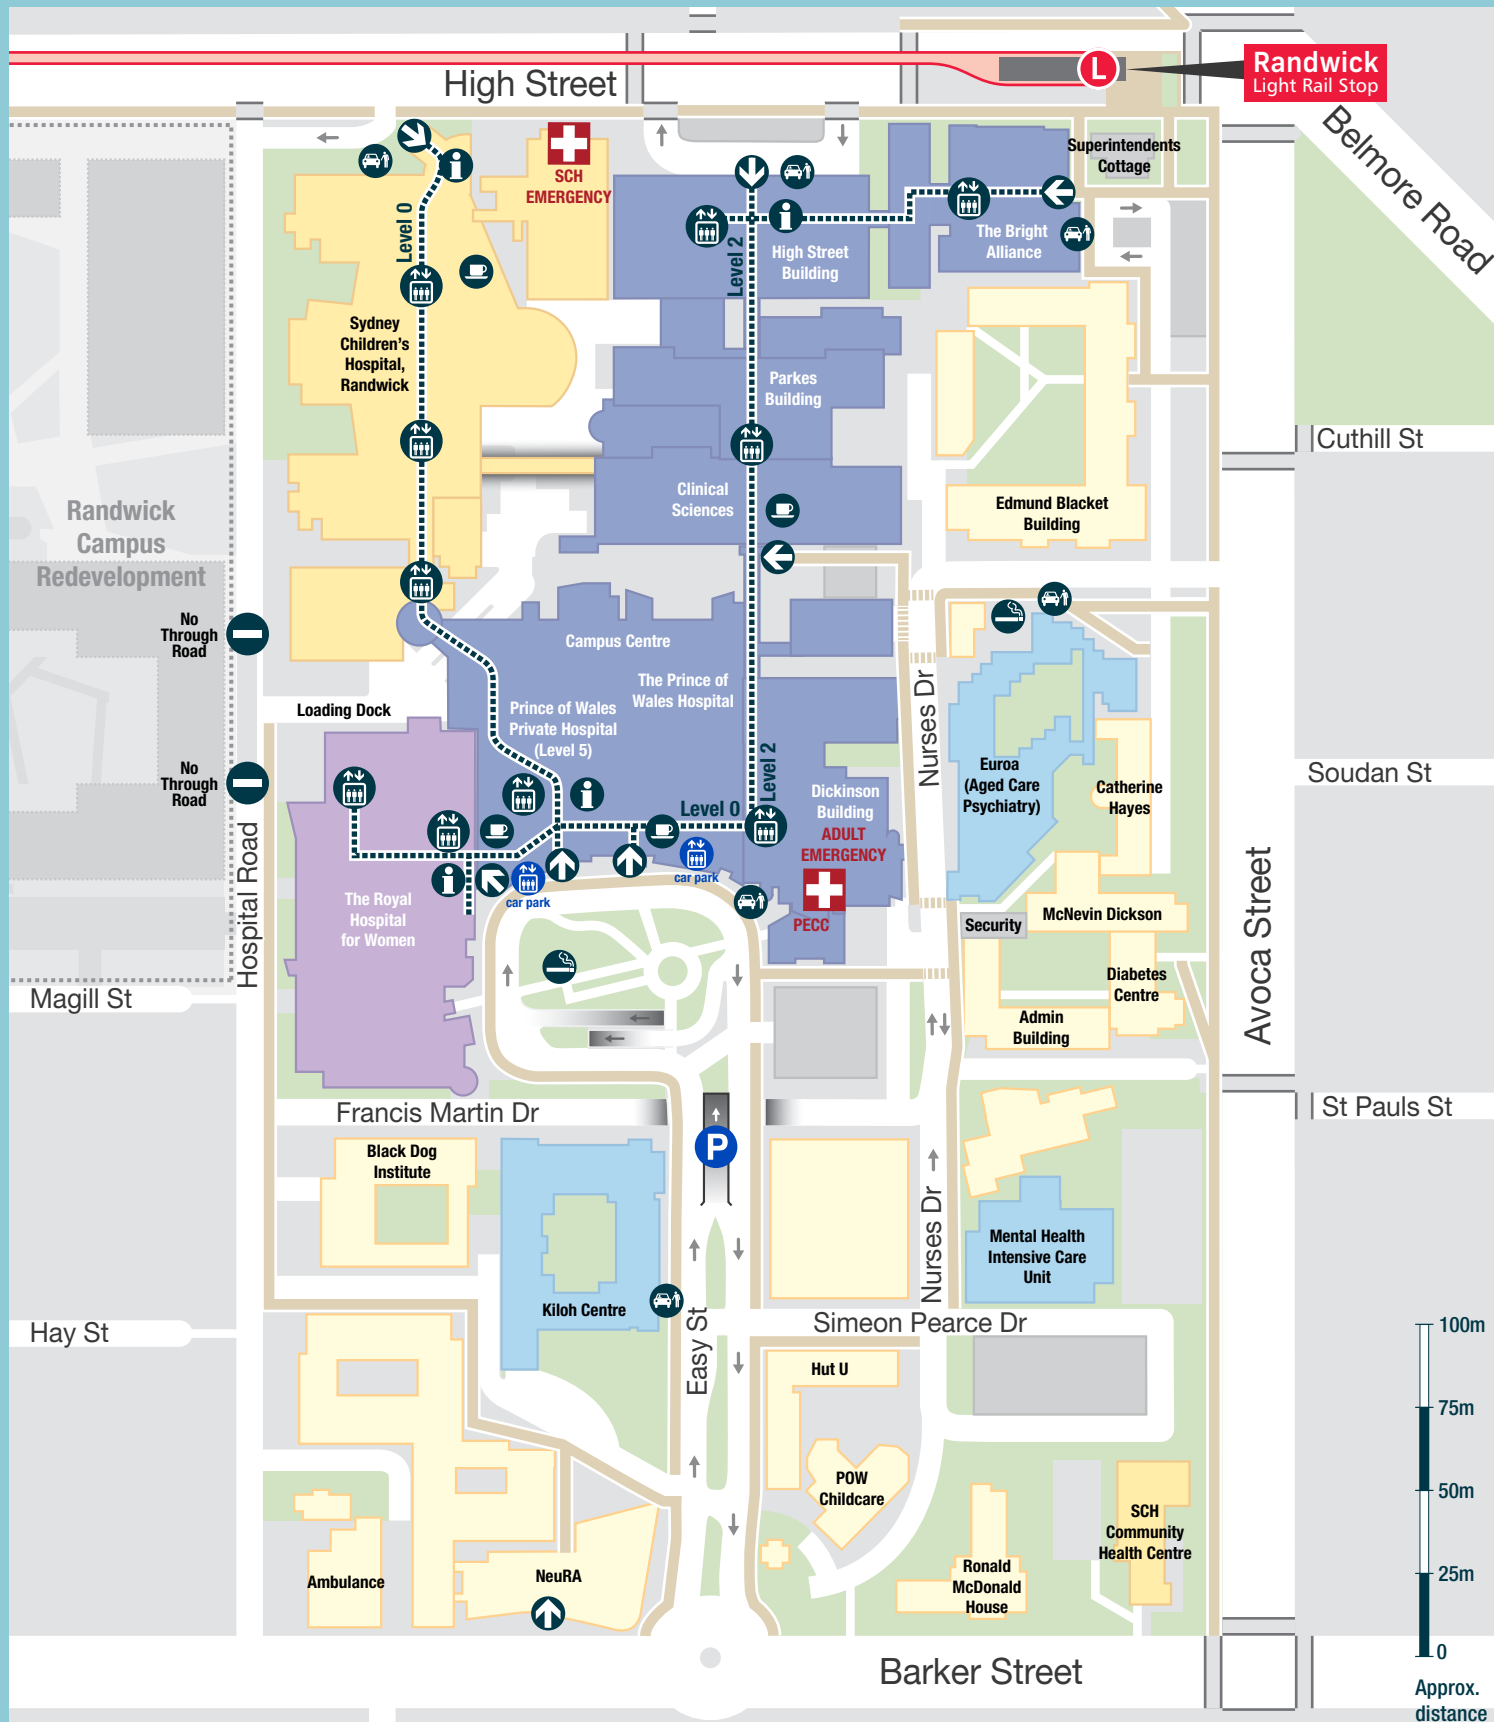

RANDWICK HOSPITALS CAMPUS CAMPUS MAP

CURRENT JULY 2020

Legend:

- Light rail line/stop
- Signalised crossing
- Main entrance
- Elevator
- Smoking area
- Café
- One way access
- Footpath
- Key thoroughfare
- To visitor car park
- Info desk
- Drop off / pick up

NORTH

TG19651