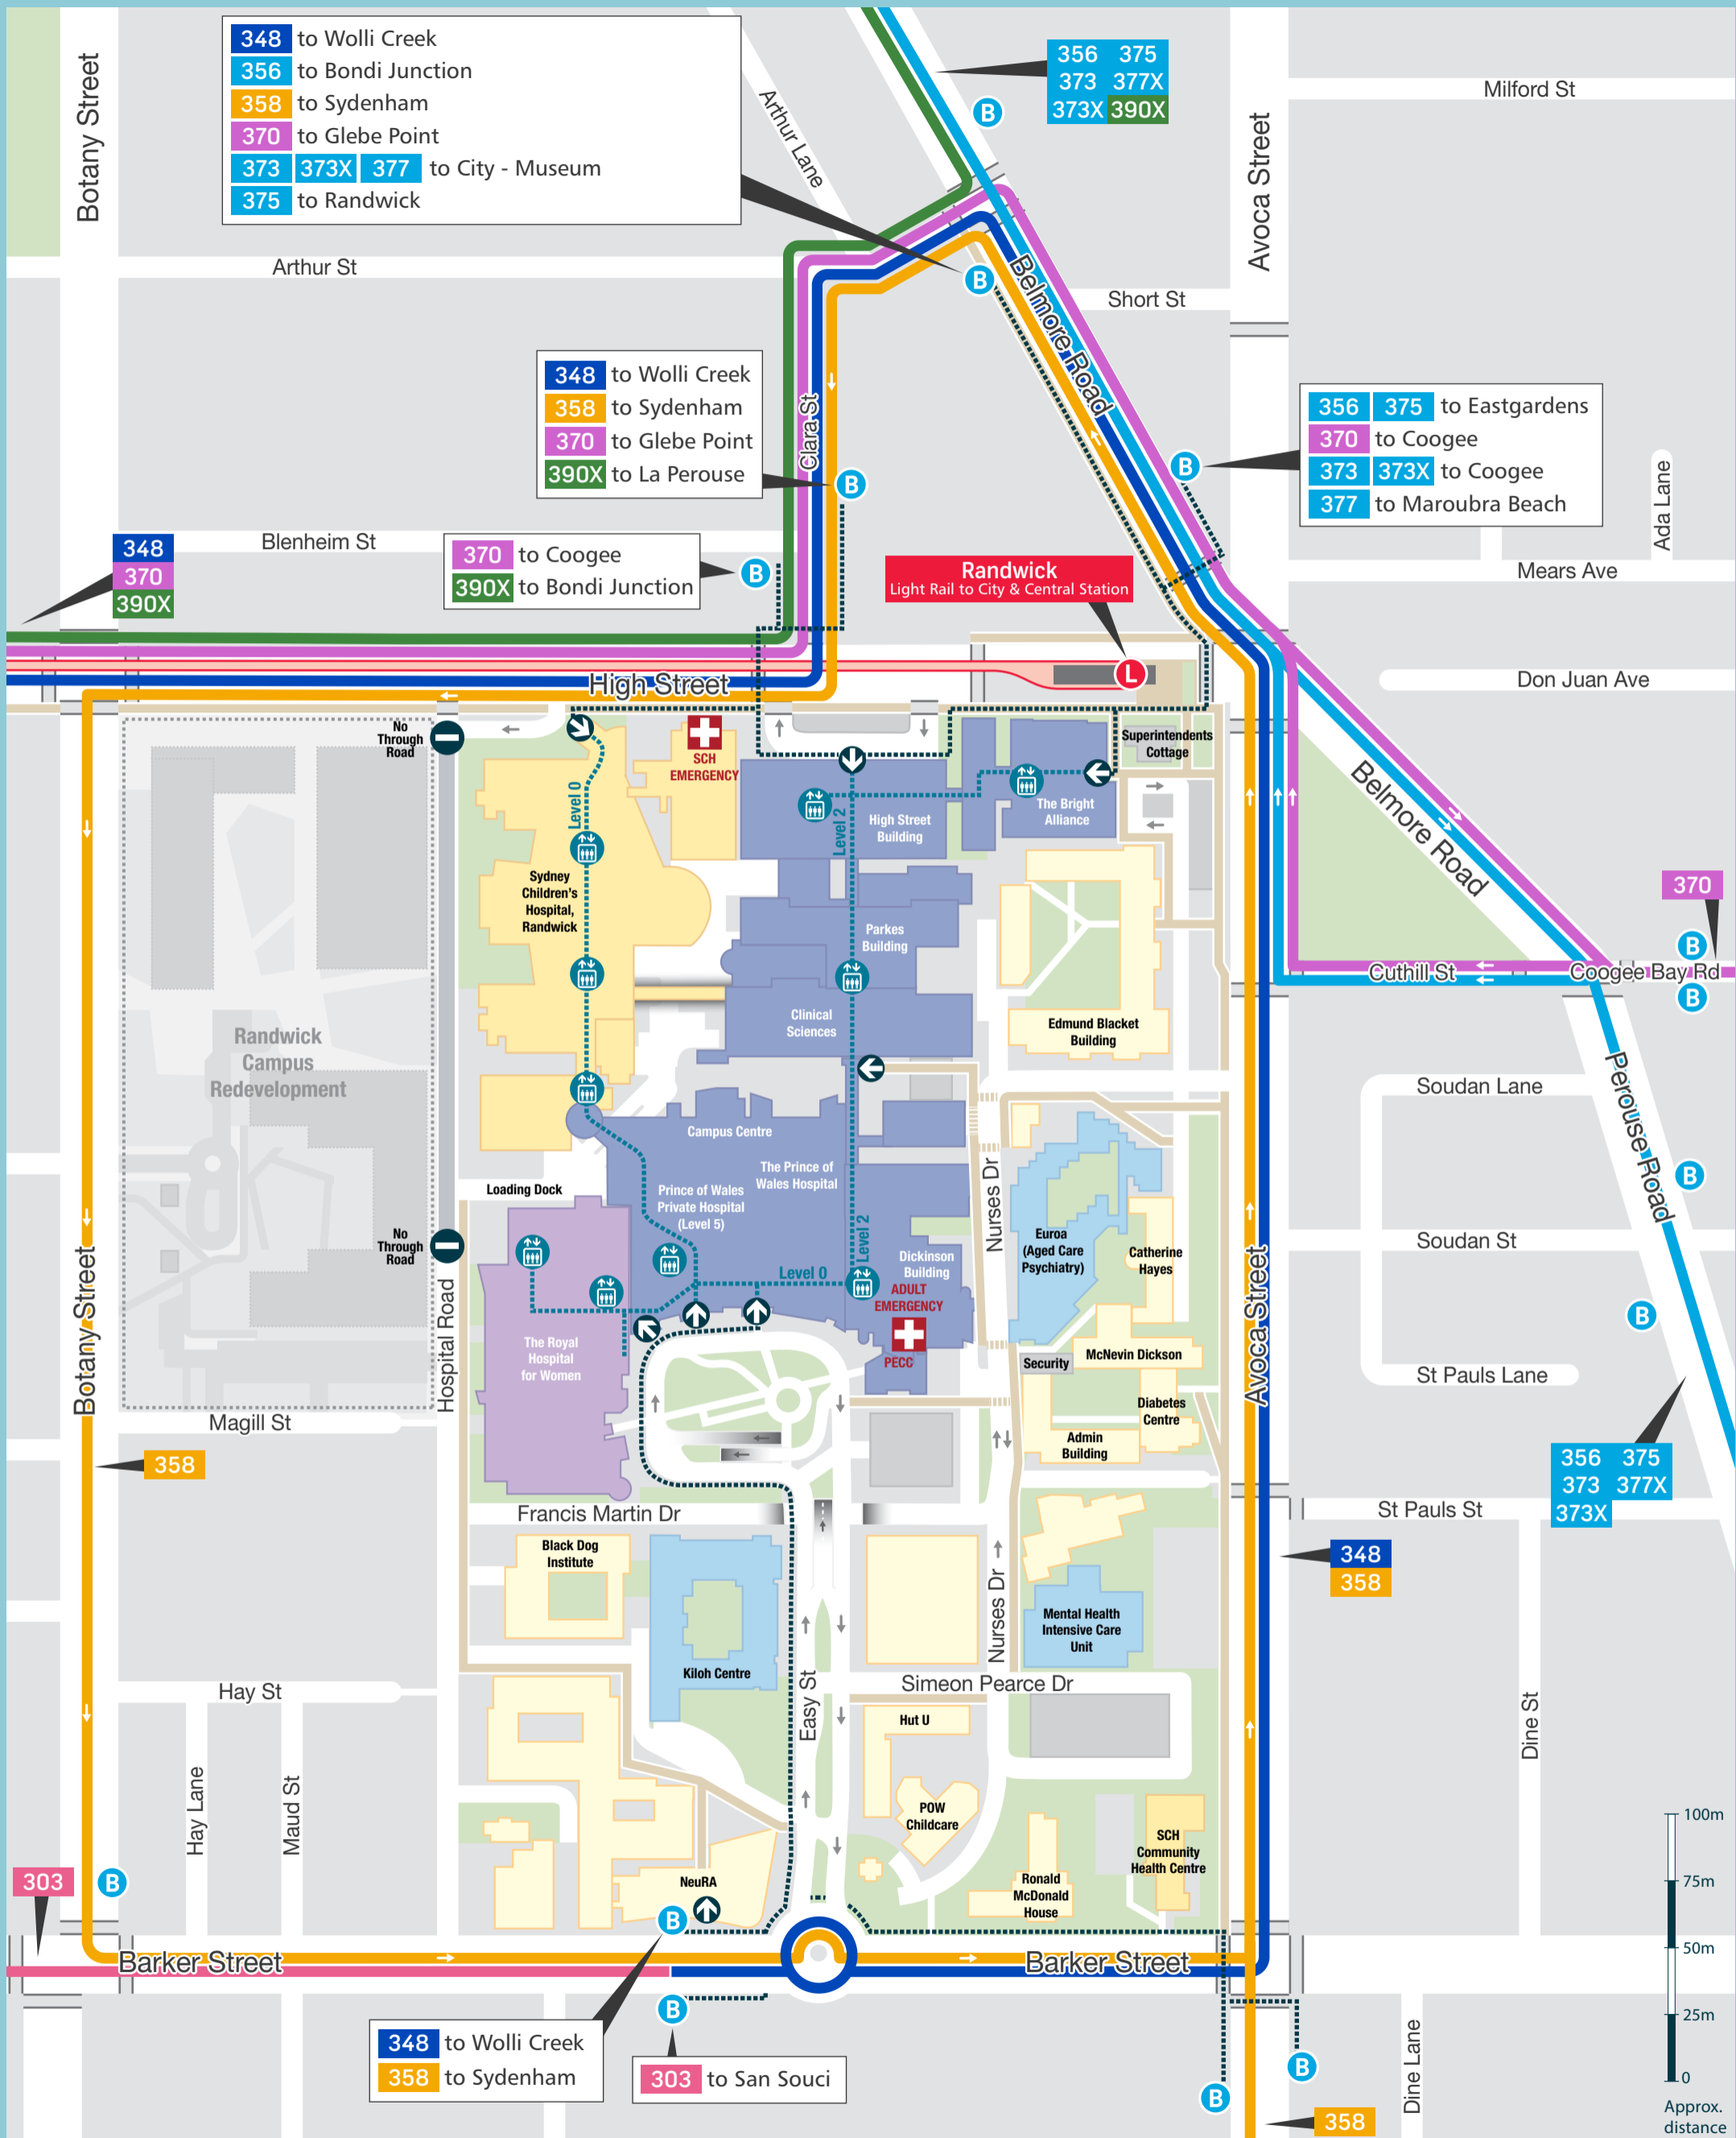

RANDWICK HOSPITALS CAMPUS PUBLIC TRANSPORT MAP

CURRENT JULY 2022

348 to Wolli Creek
356 to Bondi Junction
358 to Sydenham
370 to Glebe Point
373 373X 377 to City - Museum
375 to Randwick

356 375
373 377X
373X 390X

348 to Wolli Creek
358 to Sydenham
370 to Glebe Point
390X to La Perouse

356 375 to Eastgardens
370 to Coogee
373 373X to Coogee
377 to Maroubra Beach

348 370 390X
370 to Coogee
390X to Bondi Junction

Randwick
Light Rail to City & Central Station

356 375
373 377X
373X

348
358

348 to Wolli Creek
358 to Sydenham

303 to San Souci

358

Facilities legend:

- Light rail line/stop
- Bus route/stop
- Bus route number
- Bus stop access
- One way access
- Signalised crossing
- Footpath
- Main entrance
- Key thoroughfare
- Elevator

TG22472

Plan your journey at transportnsw.info